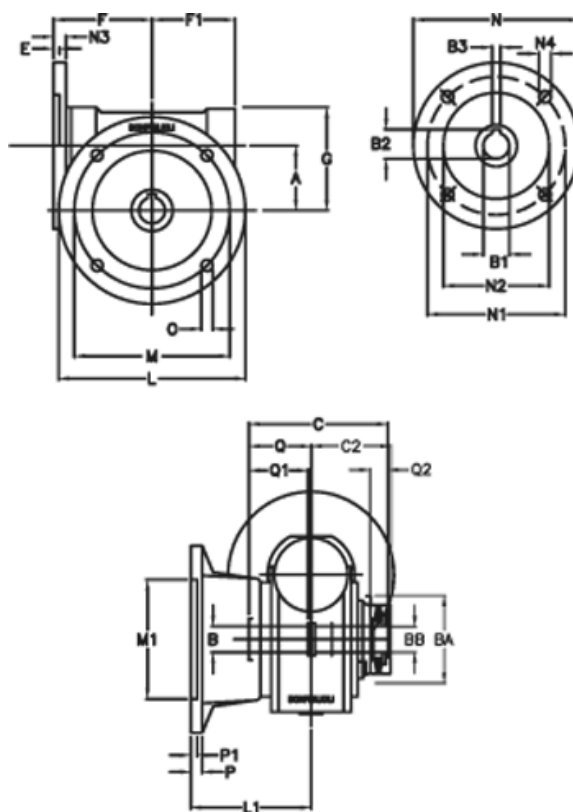

Article number: 390204902842216

Description: Worm Gear with Torque Limiter  
VF 49-L1-F-28 P63B5

## Measures

a = 49.50	C2 = 63,5	m = 90	P = 12
B = 25	Description = VF 49F-xx-63B5	M1 = 70	P1 = 10
B1 E7 = 11	E = 3.0	N = 140	Q = 51.0
B2 = 12.8	F = 70	N1 = 115	Q1 = 41
B3 H9 = 4	F1 = 63	N2 = 95	Q2 = 15
BA = 63	g = 80	N3 = 10.5	
BB H7 = 14	L = 125	N4 = 9.5	
C = 105	L1 = 85.5	O = 10.5	